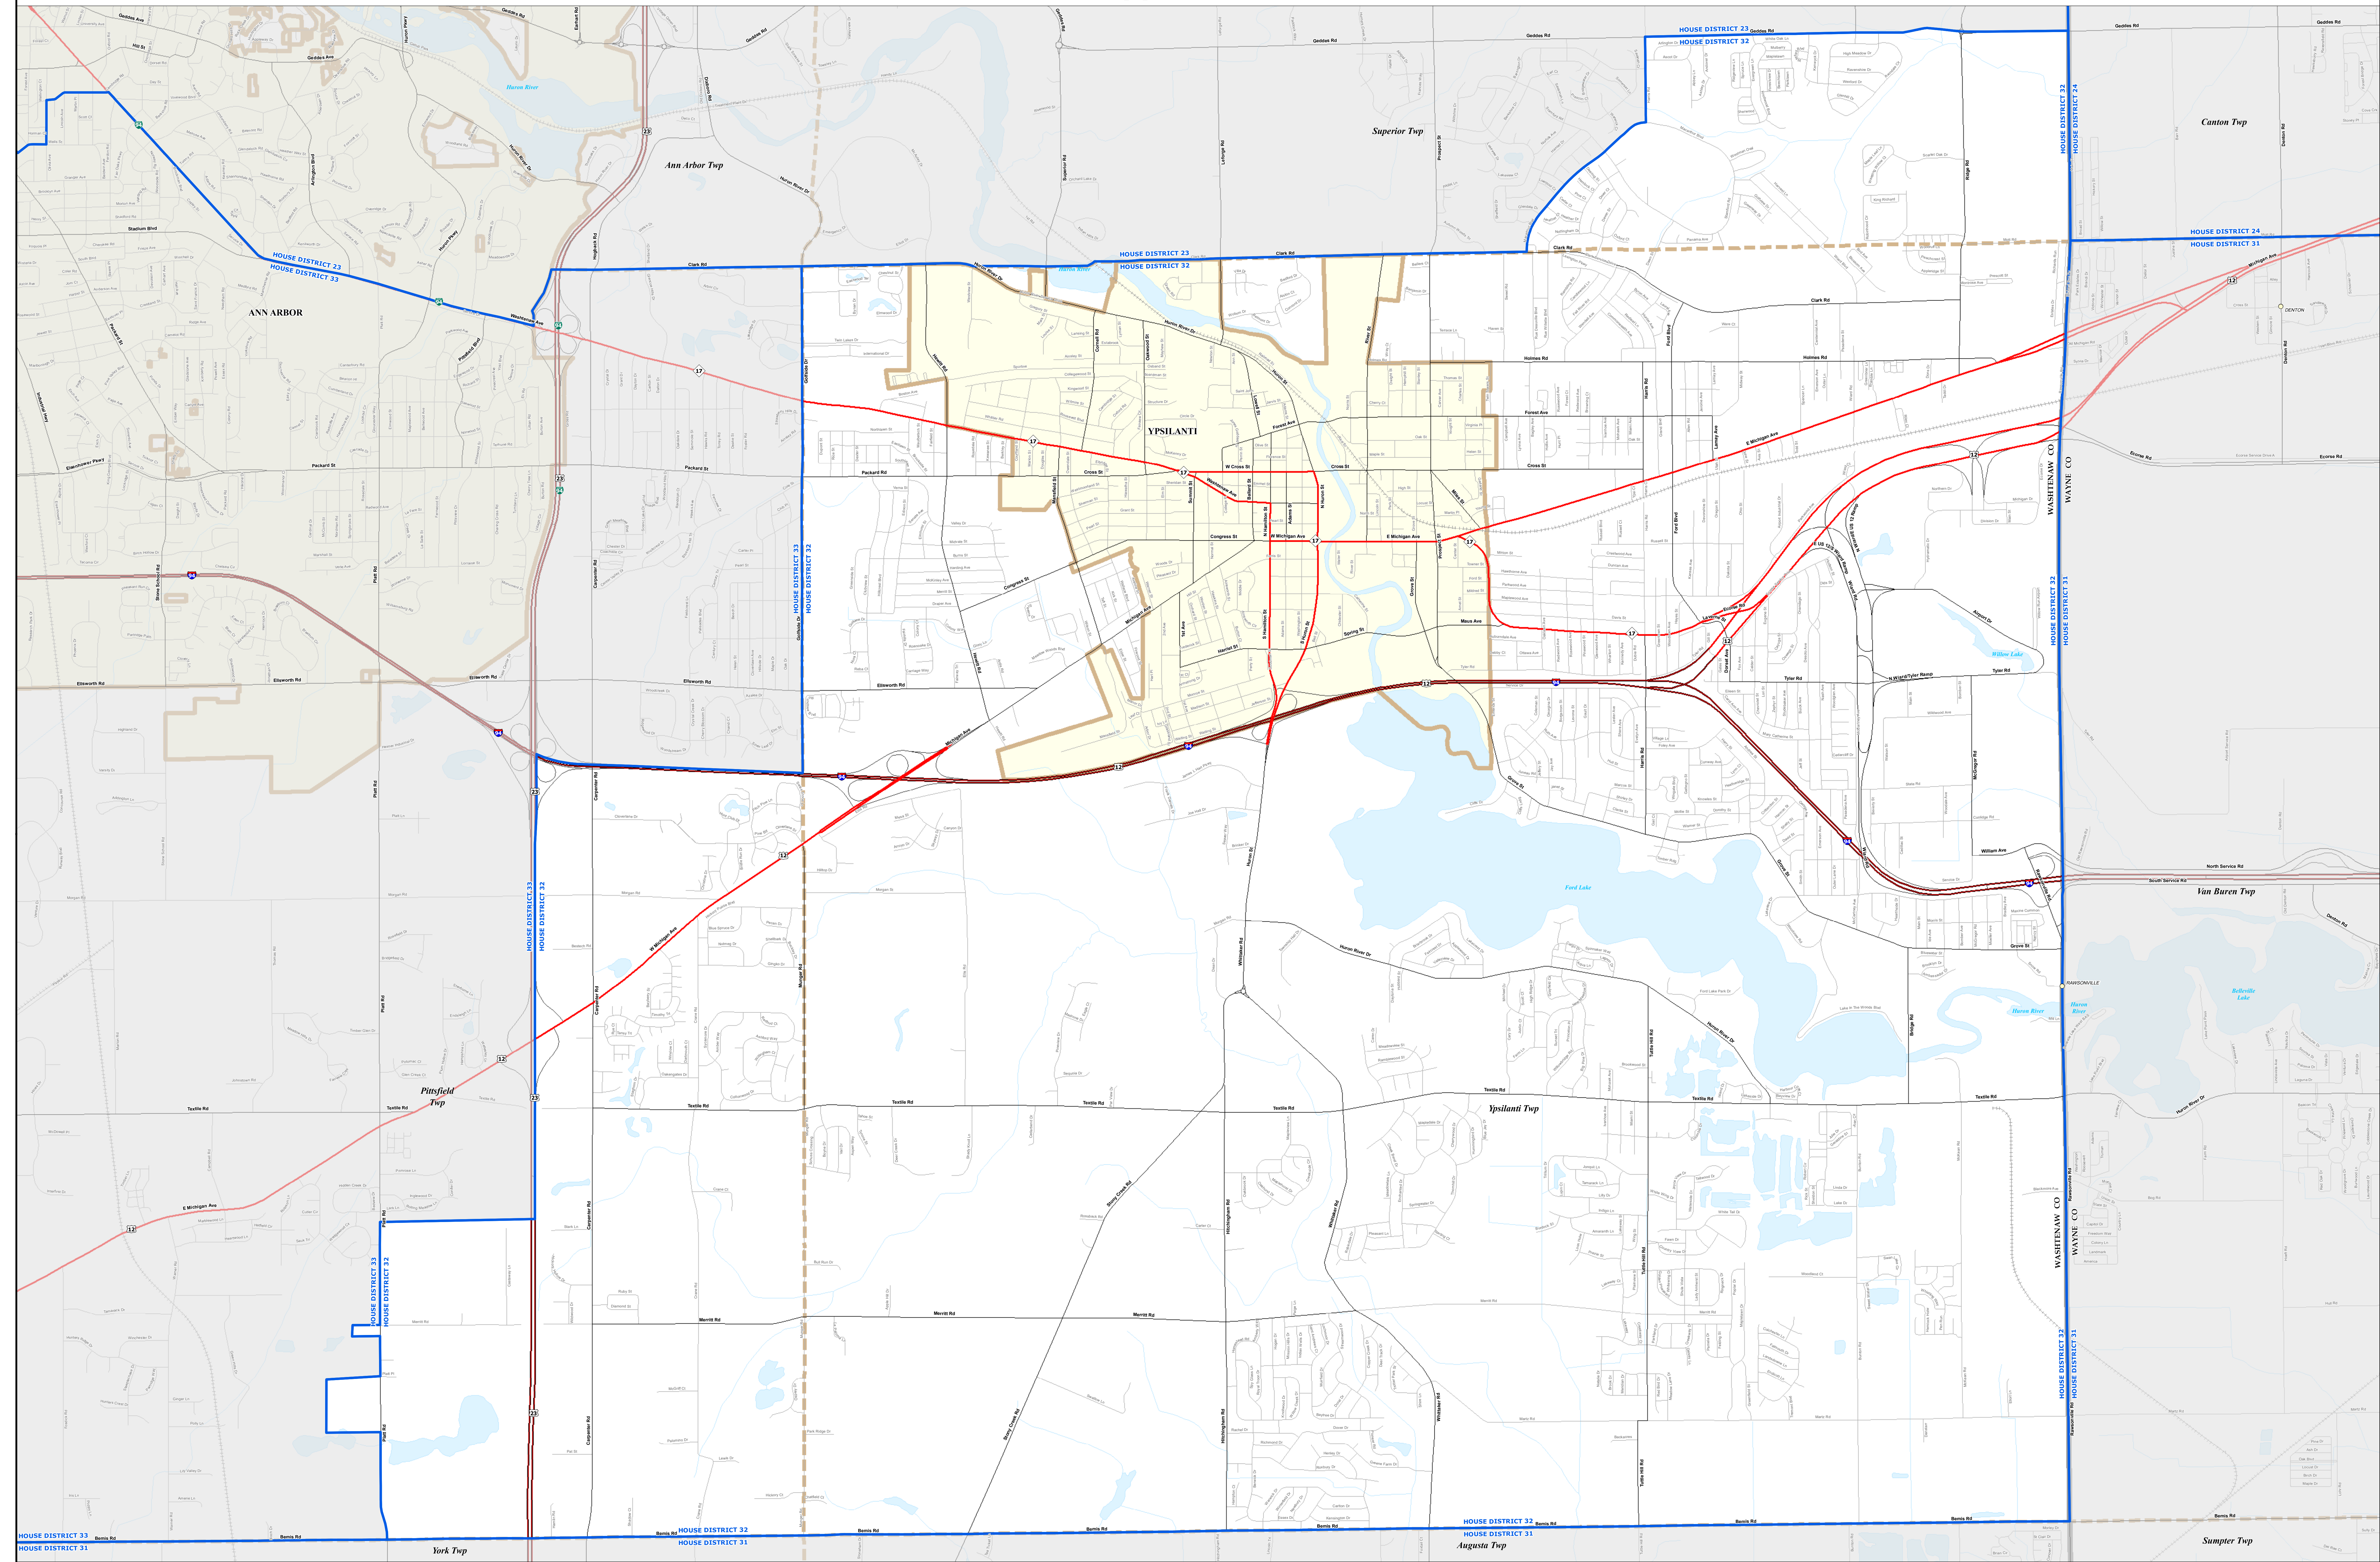

MICHIGAN STATE HOUSE DISTRICT 32

2021 Apportionment Plan

Legend			
	House District		Township
	City		County
	Village		State
	Unincorporated Place		Freeway
			Highway
			Primary Road
			Local Road
			Railroad
			Water Feature
			River, Stream, or Drain